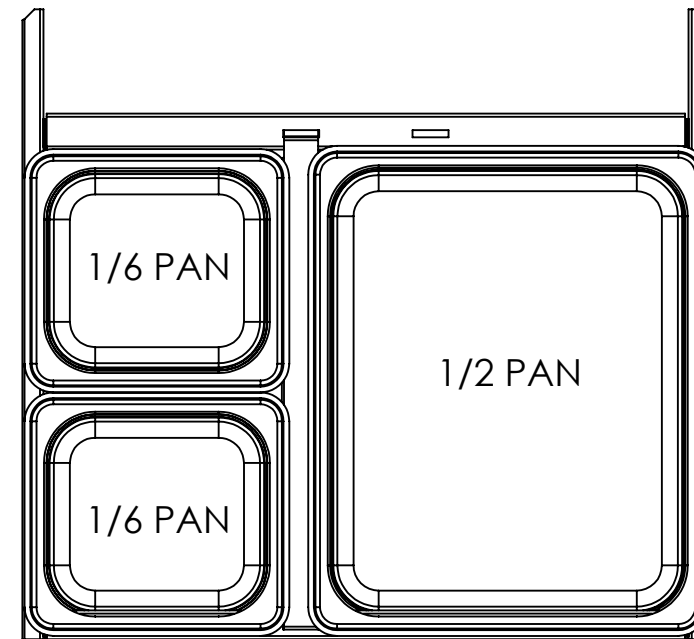

BEVERAGE-AIR

SP/UC/WT 36 DRAWER PAN LAYOUT

UC/WT/DP 46/67/93/119 DRAWER PAN LAYOUT

SP/UC/WT 27/60 DRAWER PAN LAYOUT

SP/UC/WT 48/72 DRAWER PAN LAYOUT