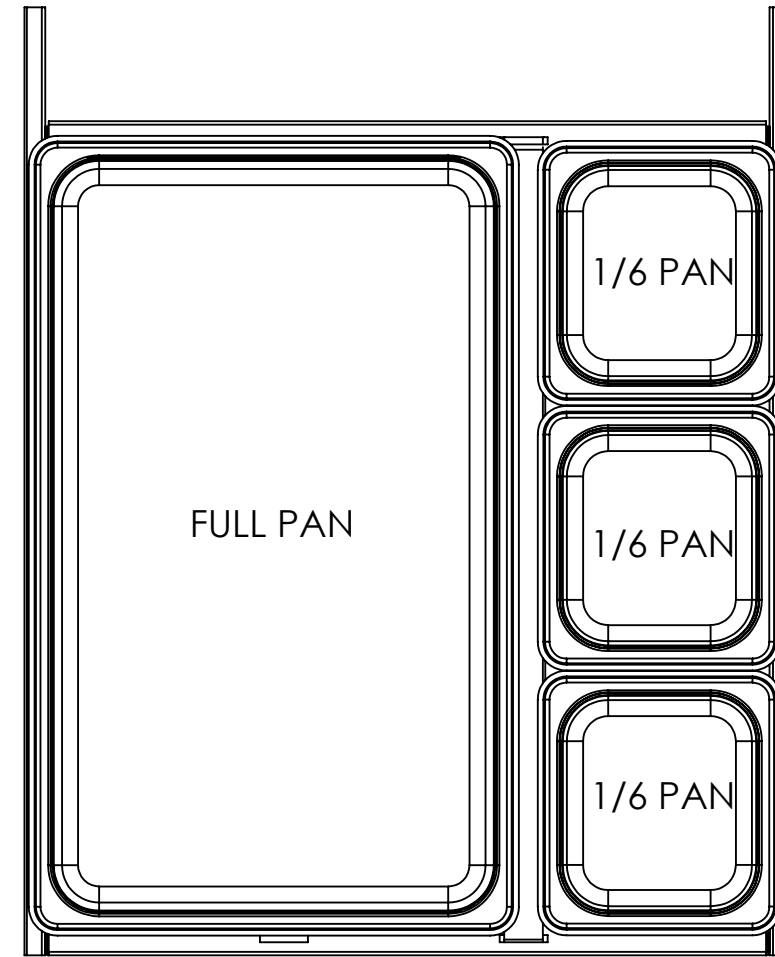

BEVERAGE-AIR

SP/UC/WT 36 DRAWER PAN LAYOUT

UC/WT/DP 46/67/93/119 DRAWER PAN LAYOUT

SP/UC/WT 27/60 DRAWER PAN LAYOUT

SP/UC/WT 48/72 DRAWER PAN LAYOUT