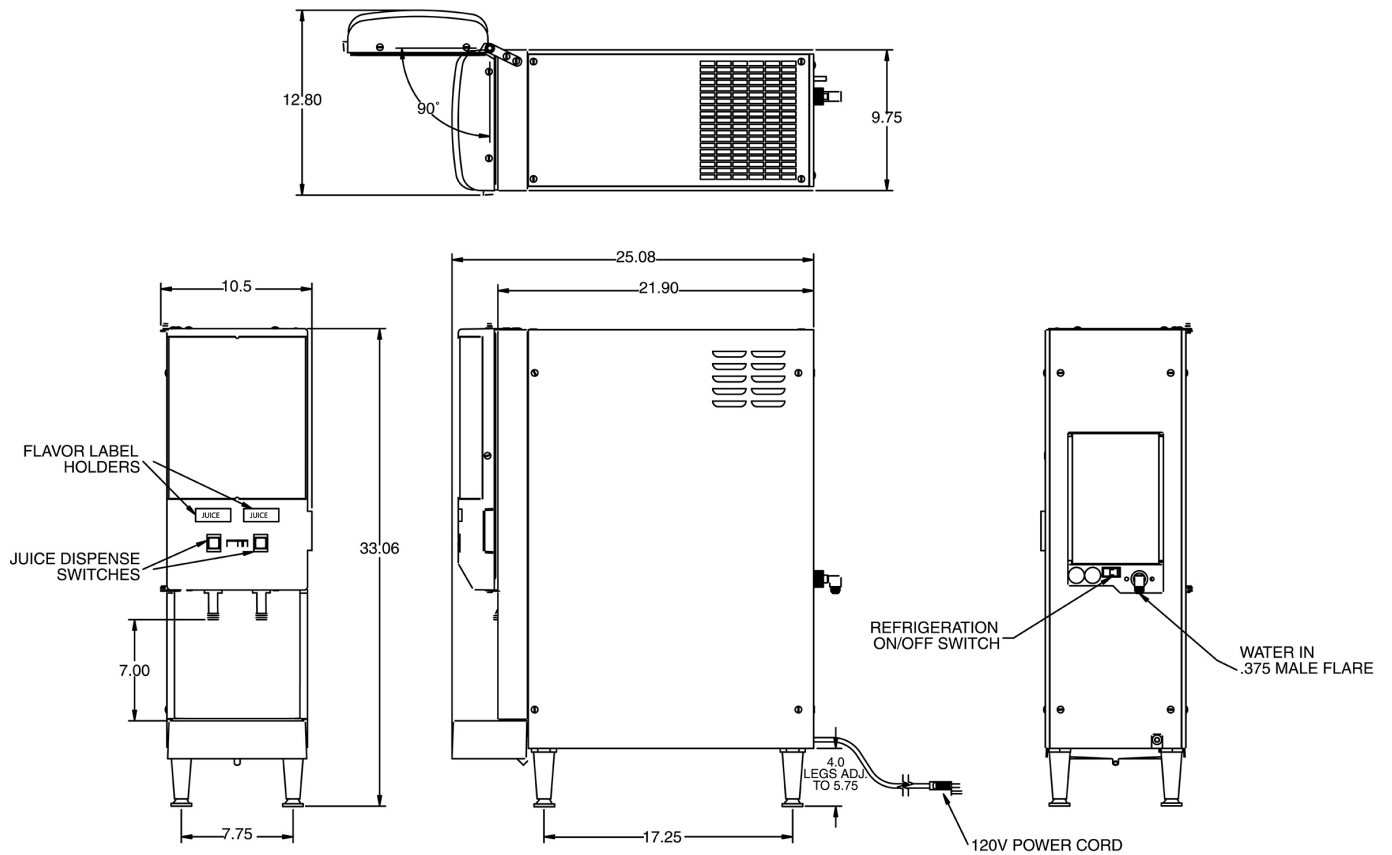

JDF-2S

33.1" x 25.5" x 10.0"
(84.1cm x 64.8cm x 25.4cm)

- Patented High Intensity Mixing System delivers consistent quality in the cup --- cup after cup, from the top of the cup to the bottom
- 7" (17.8cm) cup clearance accommodates most juice containers
- Both push-and-hold dispense and optional single size portion control dispense available in the same machine
- Quick dispense with 1.0 to 1.5oz (29.6 to 44.4ml) per second flow rate
- One dispenser delivers both frozen and ambient products, to maximize profitability by providing greater flexibility in product offerings
- 8lb (3.6kg) ice bank provides superior cold drink capacity
- Service friendly design makes set up and maintenance simple

Refrigerant: R-134A

Ice Bank: 8.00 lbs (3.629 kgs)

Dispense: Push Button

Dispense: Single Size Portion Control

Additional Features

Dual Dispense

Electrical & Capacity

Volts	Amps	Watts	Cord Attached	Plug Type	8oz cups/hr 236ml cups/hr	Input H ² O Temp.	Phase	# Wires plus Ground	Hertz
120	4.5	540	Yes	NEMA 5-15P	-	60°F (15.5°C)	1	2	60

Created on:
06/28/2017

Unit			Shipping					
	Width	Height	Depth	Width	Height	Depth	Weight	Volume
English	10.0 in.	33.1 in.	25.5 in.	-	-	-	104.810 lbs	-
Metric	25.4 cm	84.1 cm	64.8 cm	-	-	-	47.542 kgs	-