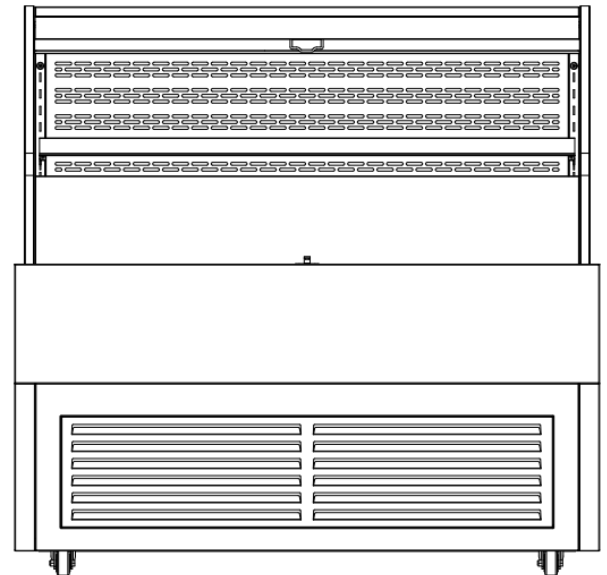

Project:	Quantity:
Model #:	Approval:

For Commercial Use Only

TECHNICAL DATA

DIMENSIONS

Exterior Dimensions	47.2"L x 33.2"D x 46"H
Interior Dimensions	44"L x 23.3"D x 17.9"H
Packaging Dimensions	50.2"L x 36.2"D x 50.9"H
Net Volume	10.3 cu. ft.
Unit Weight	301 lb.
Shipping Weight	415 lb.

CONSTRUCTION

Interior Material	Stainless Steel
Shelf Quantity	1 (two-step stainless steel)
Adjustable Shelf	Yes
Features	L.E.D Lighting Night Curtain
Mobility Wheels/Casters	(4) Qty: 2 with brakes, 2 without

DIAGRAM

MODEL: USTAR48G

MFR MODEL:

47.24inch

46.06inch

33.27inch