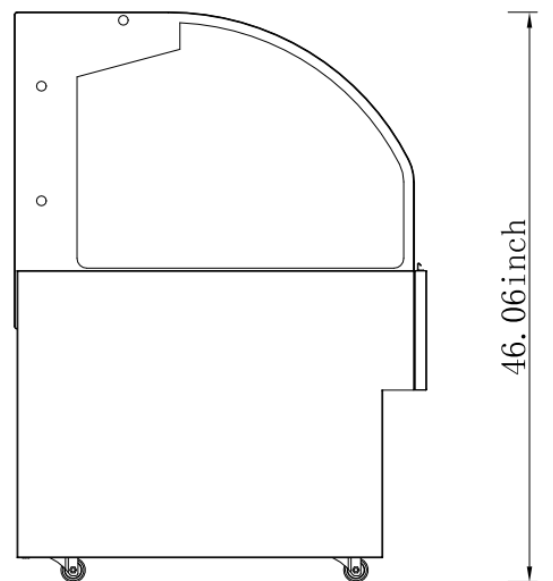

Project:	Quantity:
Model #:	Approval:

For Commercial Use Only

TECHNICAL DATA

DIMENSIONS

Exterior Dimensions	47.2"L x 33.2"D x 46"H
Interior Dimensions	44"L x 23.3"D x 17.9"H
Packaging Dimensions	50.2"L x 36.2"D x 50.9"H
Net Volume	10.3 cu. ft.
Unit Weight	301 lb.
Shipping Weight	415 lb.

CONSTRUCTION

Interior Material	Stainless Steel
Shelf Quantity	1 (two-step stainless steel)
Adjustable Shelf	Yes
Features	L.E.D Lighting Night Curtain
Mobility Wheels/Casters	(4) Qty: 2 with brakes, 2 without

DIAGRAM

MODEL: USTAR48G

MFR MODEL:

47.24inch

46.06inch

33.27inch