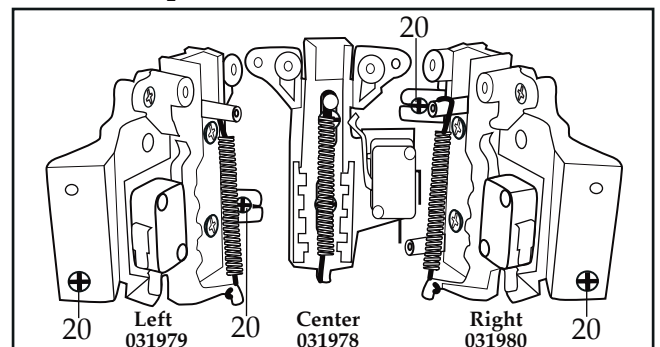

View 2
Looking into unit with back cover off at actuator switches with brackets.