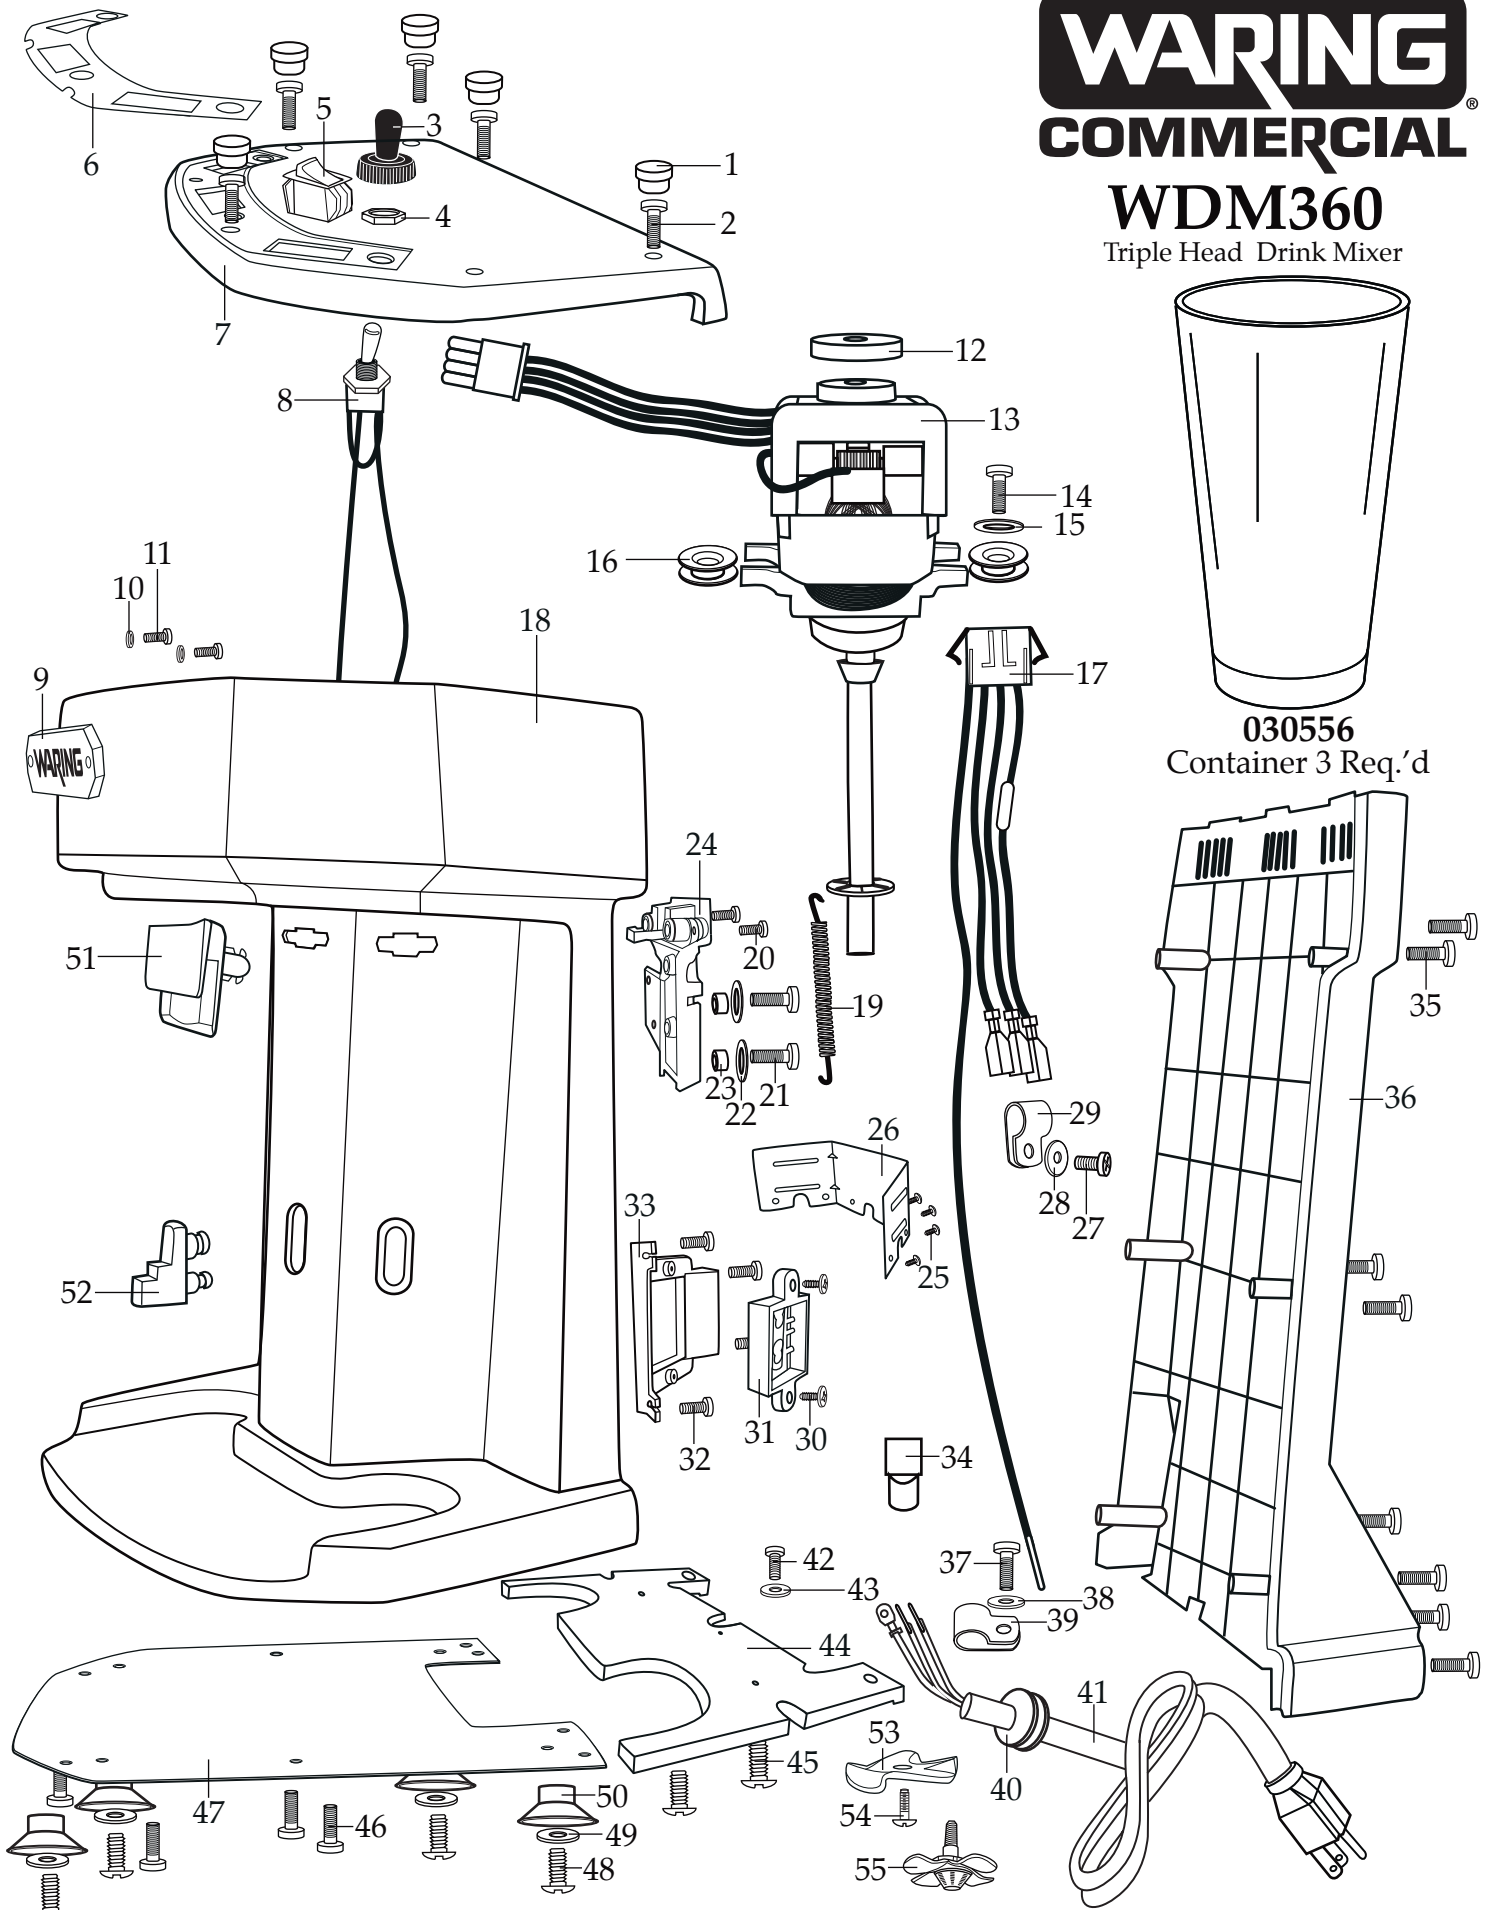

WARING COMMERCIAL

WDM360 Triple Head Drink Mixer

Illustration #	Part #	Description
1	030685	Hole Plug / rubber 6 Req.'d
2	030686	Screw 6 Req.'d
3	030682	Switch Boot 3 Req.'d
4	016236	Hex Nut 3 Req.'d
5	030683	Rocker Switch 3 Req.'d
6	031975	Switch Plate
7	031976	Top Housing
8	030688	Switch / toggle 3 Req.'d
9	030689	Name Plate
10	030690	Washer / nameplate 2 Req.'d
11	030691	Screw / nameplate 2 Req.'d
12	030694	Top Motor Mount 3 Req.'d
13	030695	Motor 3 Req.'d
14	030686	Screw 2 Req.'d for each motor
15	030696	Washer 2 Req.'d for each motor
16	030697	Side Motor Mounts 2 Req.'d for each motor
17	030698	Switch Leads with Connector 3 Req.'d
18	031977	Front Housing
19	030701	Spring 3 Req.'d
20	030700	Screw 2 Req.'d each (see View 2)
21	030686	Screw / center actuator switch assy. 2 Req.'d
22	030702	Washer / center actuator switch assy. 2 Req.'d
23	030703	Sleeve / center actuator switch assy. 2 Req.'d
24	031978	Center Actuator Switch Assy. (see View 2)
	031979	Left Actuator Switch Assy. (see View 2)
	031980	Right Actuator Switch Assy. (see View 2)
25	031990	Screw / actuator retaining bracket 6 Req.'d
26	031989	Actuator Retaining Bracket
27	030700	Screw
28	030702	Washer
29	030708	Cable Clamp 3 Req.'d
30	031981	Screw 2 Req.'d /left and right (see View 3)
31	030704	Cup Support Locking Assy. 3 Req.'d (see View 3)