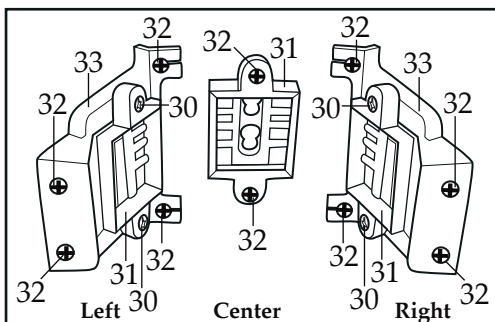

Illustration #	Part #	Description
32	030700	Screw 4 Req.'d (see View 3) 2 Req.'d (see View 3)
33	031982	Cup Support Locking Bracket /left and right (see View 3)
34	019123	Crimp Connector 2 Req.'d
35	030686	Screw /back housing 8 Req.'d
36	031983	Back Housing
37	030700	Screw /cable clamp cord
38	030696	Washer /cable clamp cord
39	030708	Cable Clamp /cord
40	031984	Strain Relief
41	031985	Cord
42	030706	Screw /ground
43	030707	Lock Washer /ground
44	031986	Weight Plate
45	031987	Screw /plate weight 2 Req.'d
46	030686	Screw /bottom plate 4 Req.'d
47	031988	Bottom Plate
48	031987	Screw /foot 4 Req.'d
49	030696	Washer /foot 4 Req.'d
50	030719	Foot 4 Req.'d
51	030717	Cup Actuator 3 Req.'d
52	030718	Cup Support 3 Req.'d
53	030716	Agitator /solid 3 Req.'d
54	029291	Screw /solid agitator 3 Req.'d
55	029292	Butterfly Agitator 3 Req.'d

View 3
Looking into unit with back cover off at cup holder brackets.